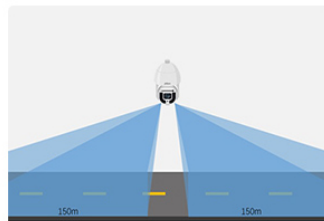

• Multi-Vehicle Detection

Multiple illegal parked vehicles in the no parking area can be detected.

• Multi Scene Detection

Multiple setting options can be preset to expand the coverage, with capturing radius of up to 150m.